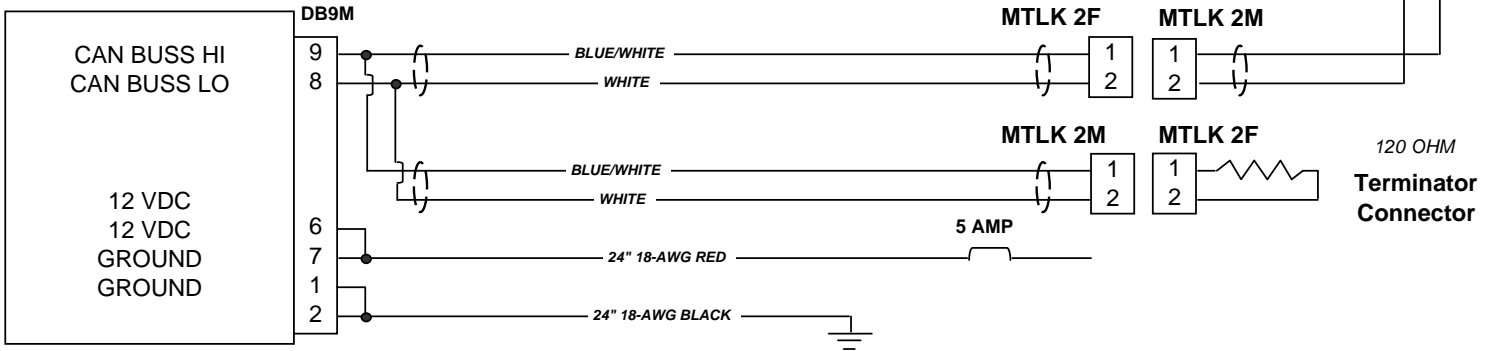

MGL AVIONICS

EFIS

with terminator

MGL

SP/SERVO Y-Cable

MGL

SP/SERVO Y-Cable

APPROACH FAST STACK

MGL Can Bus Cable Kit

PART # 7200-CBUS

DATE: 10-Oct, 2011

ENGINEERED BY: Tim Hass

APPROVED BY: Matt Liknaitzky