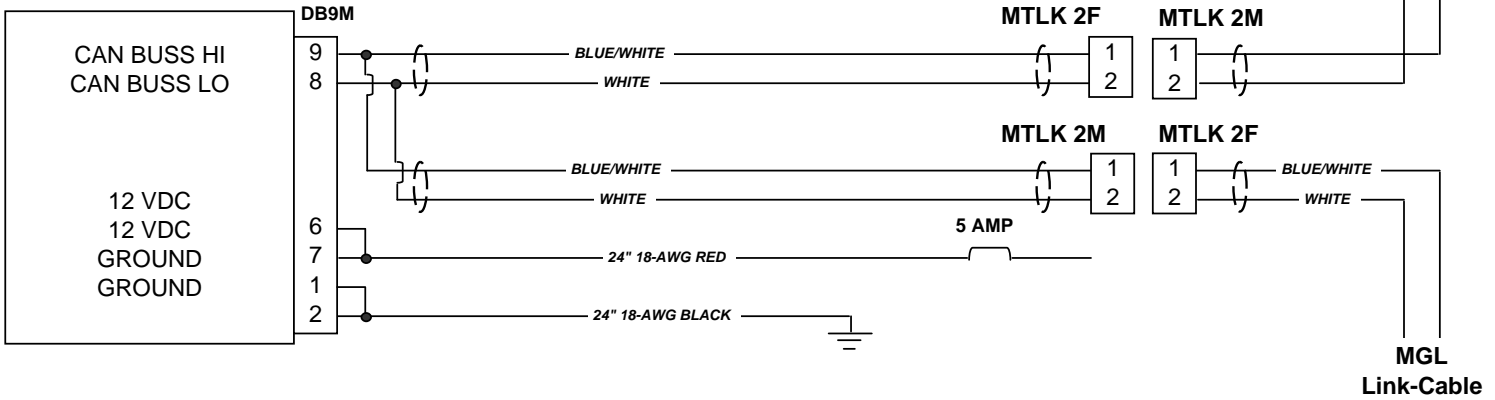

MGL AVIONICS

EFIS

with terminator

MGL

SP/SERVO Y-Cable

MGL

SP/SERVO Y-Cable

APPROACH FAST STACK

MGL Can Bus Cable Kit

PART # 7200-CBUS

DATE: 10-Oct, 2011

ENGINEERED BY: Tim Hass

APPROVED BY: Matt Liknaitzky