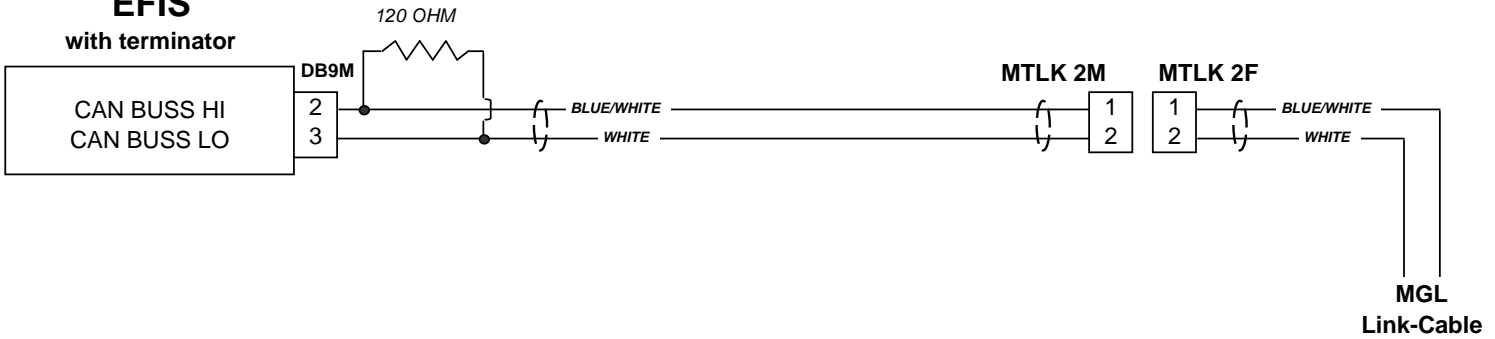

MGL AVIONICS

EFIS

with terminator

MGL

SP/SERVO Y-Cable

MGL

SP/SERVO Y-Cable

APPROACH FAST STACK

MGL Can Bus Cable Kit

PART # 7200-CBUS

DATE: 10-Oct, 2011

ENGINEERED BY: Tim Hass

APPROVED BY: Matt Liknaitzky